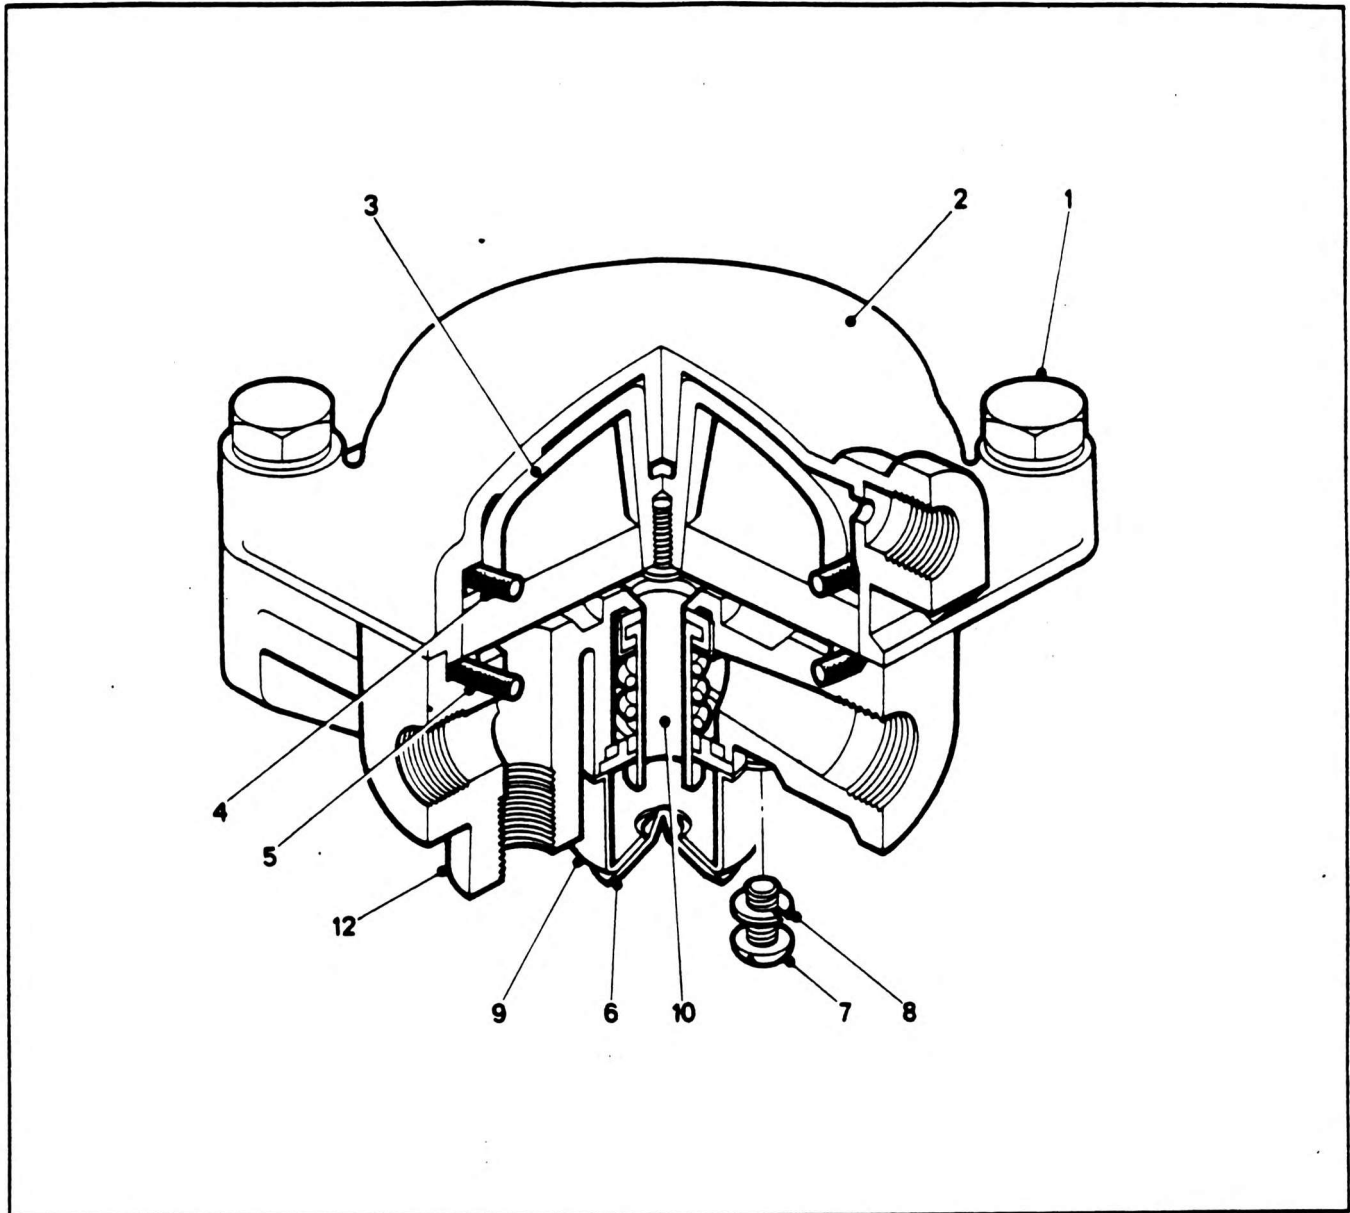

RELAY VALVE

NO.	PART NO.	QTY.	DESCRIPTION	NO.	PART NO.	QTY.	DESCRIPTION
-	7-926-001996		Complete Assembly	11	9-926-990190 AR	1	Pipe Plug
*	9-752-990123	1	Service Kit	12	9-926-990191	1	Body
1	9-926-990178	4	Bolt $\frac{3}{8}$ " x 18 UNF				
2	9-926-990179	1	Cover				
3	9-926-990180	1	Relay Piston Assy				
-	9-926-990181	1	Relay Piston				
-	9-926-990182	1	Exhaust Valve Seat				
4 *	9-926-990183	1	'O' Ring				
5 *	9-926-990184	1	'O' Ring				
6 *	9-926-990185	1	Exhaust Check Valve				
7	9-926-990186	2	Round Head Screw 10 x 24 UNC				
8	9-926-990187	2	Lockwasher				
9	9-926-990188	1	Exhaust Cover				
10*	9-926-990189	1	Inlet & Exhaust Valve				